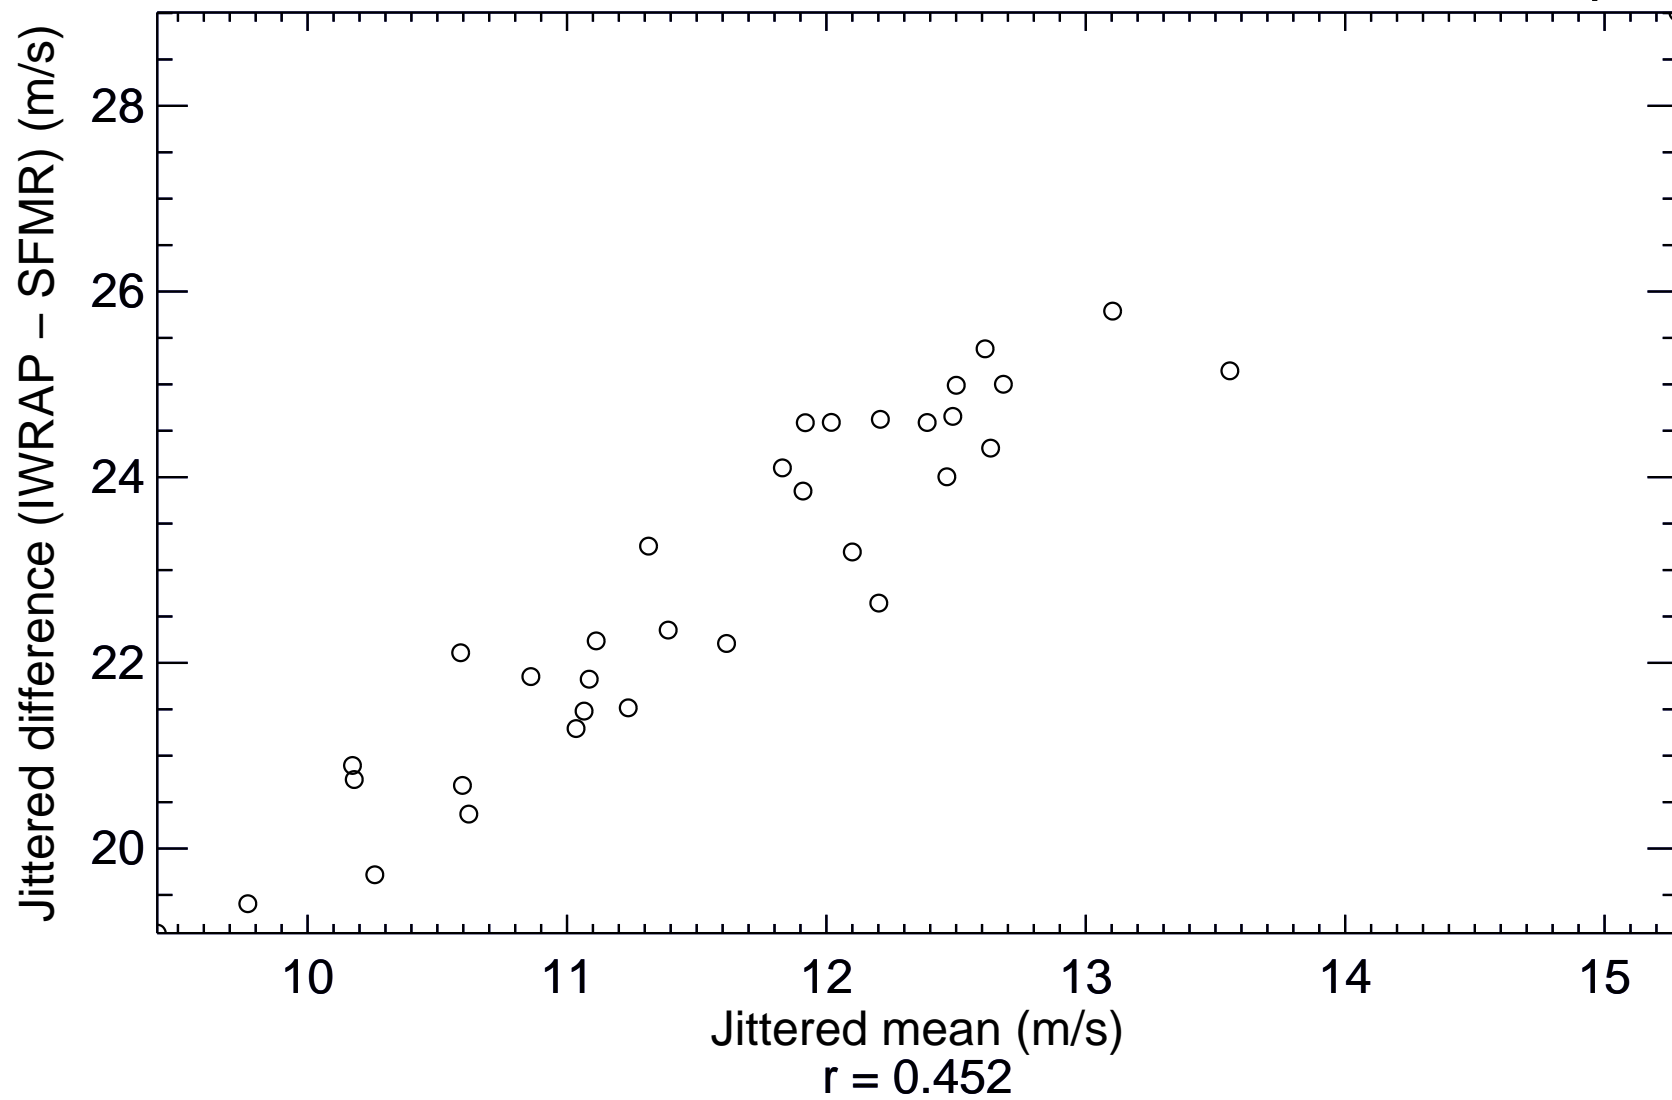

Sun Sep 12 23:32:28 2010 – Mon Sep 13 02:24:27 2010 (HH)

30 minutes per flight marker

Wind Speed vs. Time

Wind Direction vs. Time

0220Z

Sep 13
Time

Mean-Difference Plot of IWRAP HH and SFMR Wind Speed

Sun Sep 12 23:32:28 2010 – Mon Sep 13 02:24:27 2010 (VV)

30 minutes per flight marker

Wind Speed vs. Time

Wind Direction vs. Time

Mean-Difference Plot of IWRAP VV and SFMR Wind Speed

Mean-Difference Plot of IWRAP HH and IWRAP VV Wind Speed

Sun Sep 12 23:32:28 2010 – Mon Sep 13 02:24:27 2010 (HH)

30 minutes per flight marker

Wind Speed vs. Time

Wind Direction vs. Time

Mean-Difference Plot of IWRAP HH and SFMR Wind Speed

Sun Sep 12 23:32:28 2010 – Mon Sep 13 02:24:27 2010 (VV)

30 minutes per flight marker

Wind Speed vs. Time

Wind Direction vs. Time

Mean-Difference Plot of IWRAP VV and SFMR Wind Speed

Wind Speed vs. Time