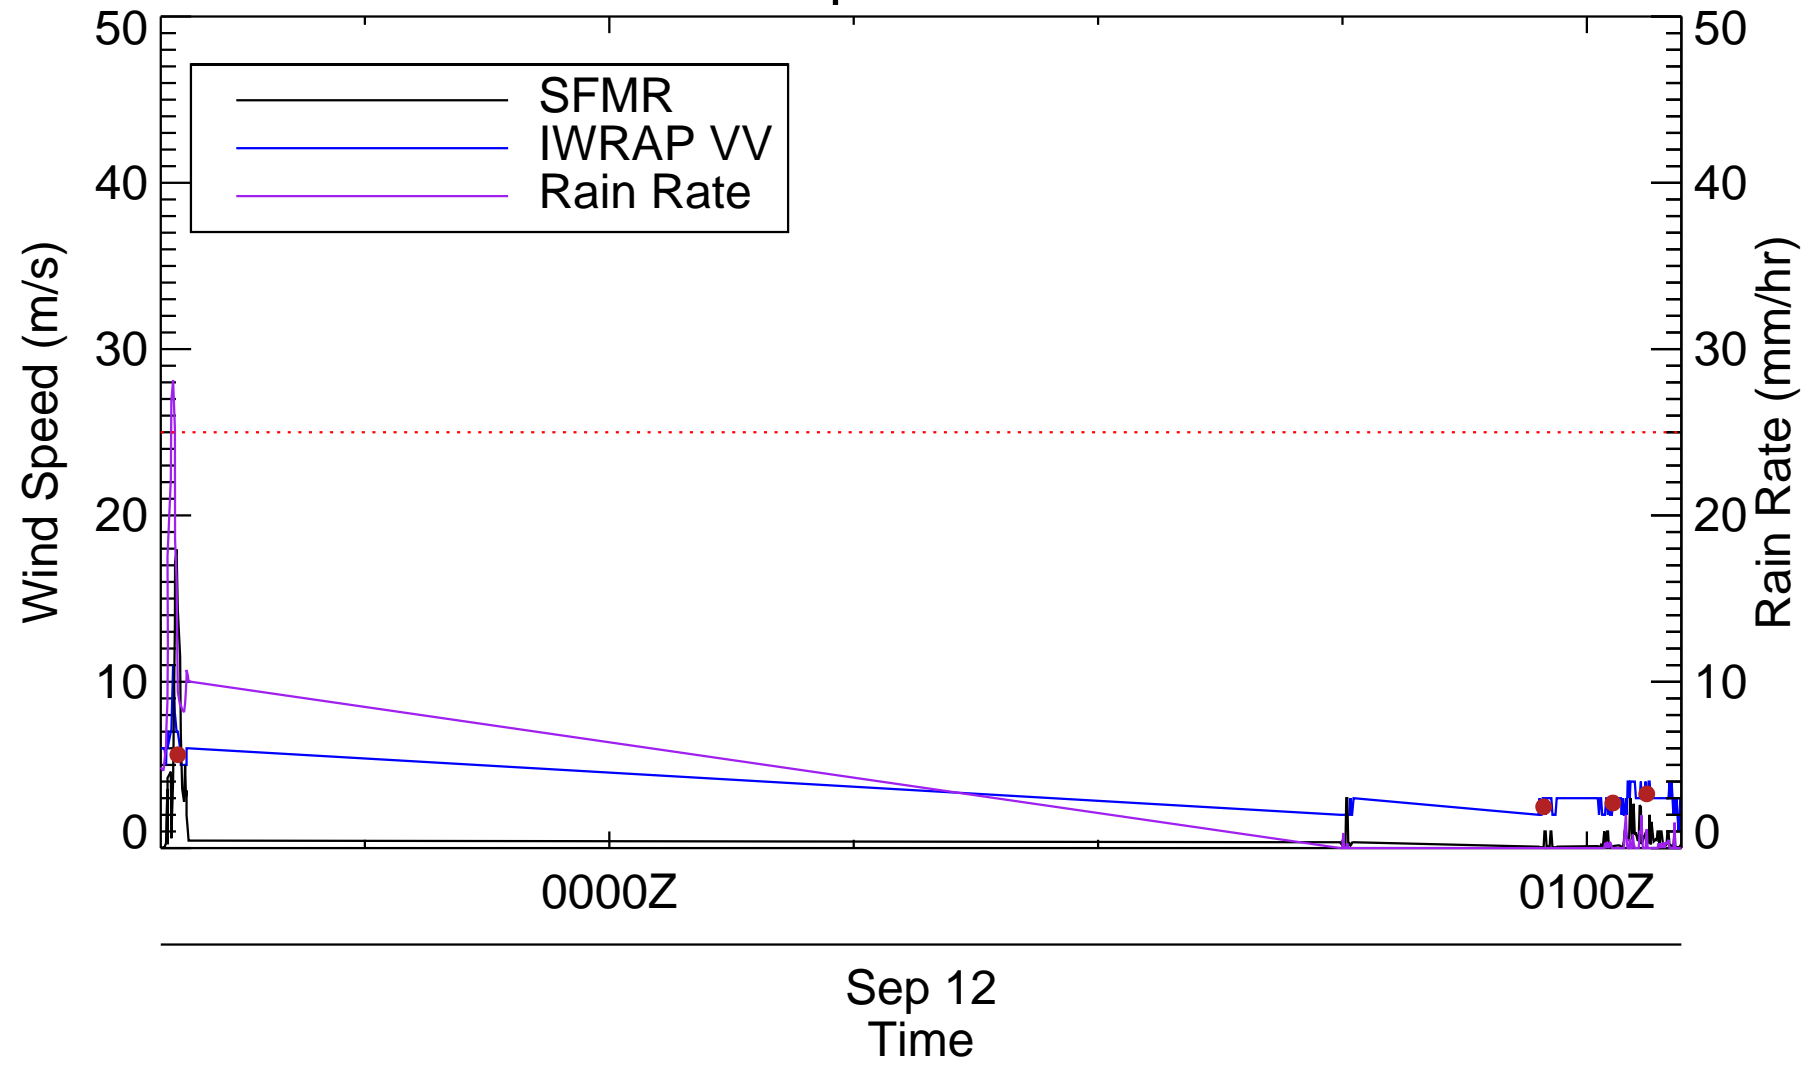

30 minutes per flight marker

Wind Speed vs. Time

Wind Direction vs. Time

Mean-Difference Plot of IWRAP HH and SFMR Wind Speed

Sun Sep 12 23:32:28 2010 – Mon Sep 13 02:24:27 2010 (VV)

30 minutes per flight marker

Wind Speed vs. Time

Wind Direction vs. Time

Mean-Difference Plot of IWRAP VV and SFMR Wind Speed

Wind Speed vs. Time