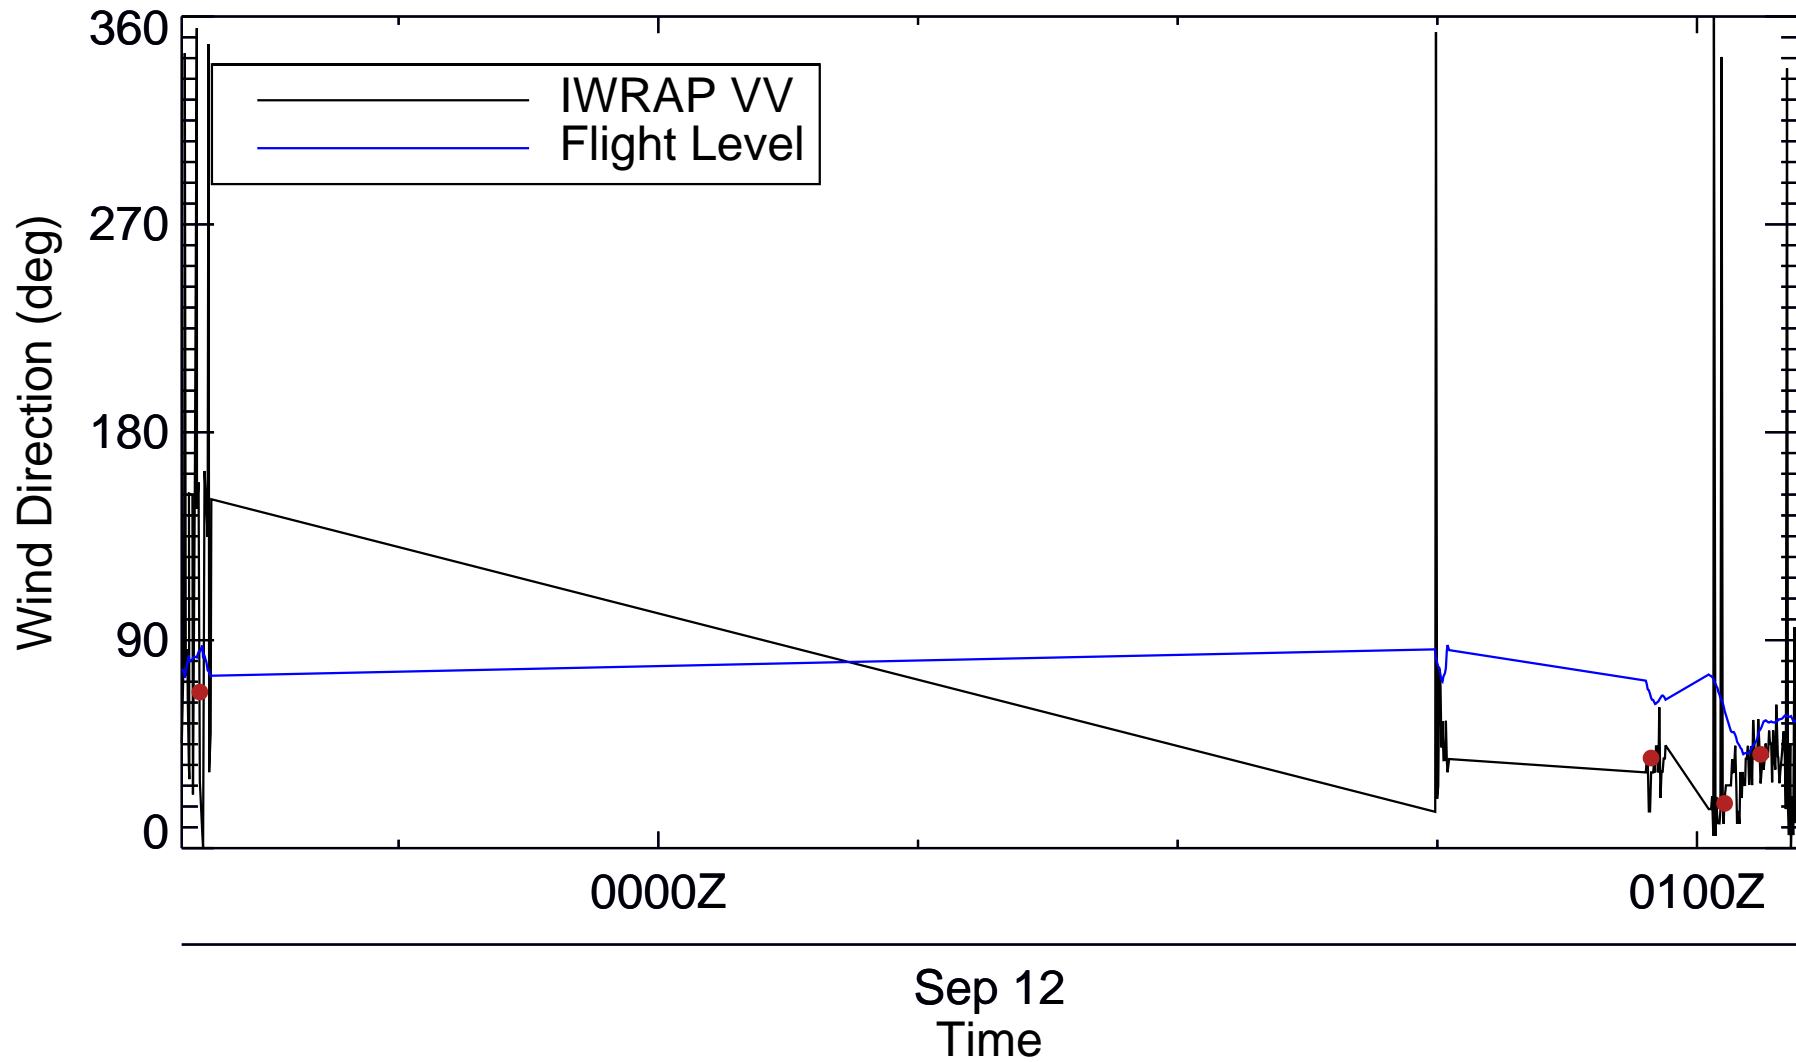

30 minutes per flight marker

Wind Speed vs. Time

Wind Direction vs. Time

Mean-Difference Plot of IWRAP VV and SFMR Wind Speed

Mean-Difference Plot of IWRAP HH and IWRAP VV Wind Speed

Sun Sep 12 23:32:28 2010 – Mon Sep 13 02:24:27 2010 (HH)

30 minutes per flight marker

Wind Speed vs. Time

Wind Direction vs. Time

Mean-Difference Plot of IWRAP HH and SFMR Wind Speed

Sun Sep 12 23:32:28 2010 – Mon Sep 13 02:24:27 2010 (VV)

30 minutes per flight marker

Wind Speed vs. Time

Wind Direction vs. Time

Mean-Difference Plot of IWRAP VV and SFMR Wind Speed

Wind Speed vs. Time