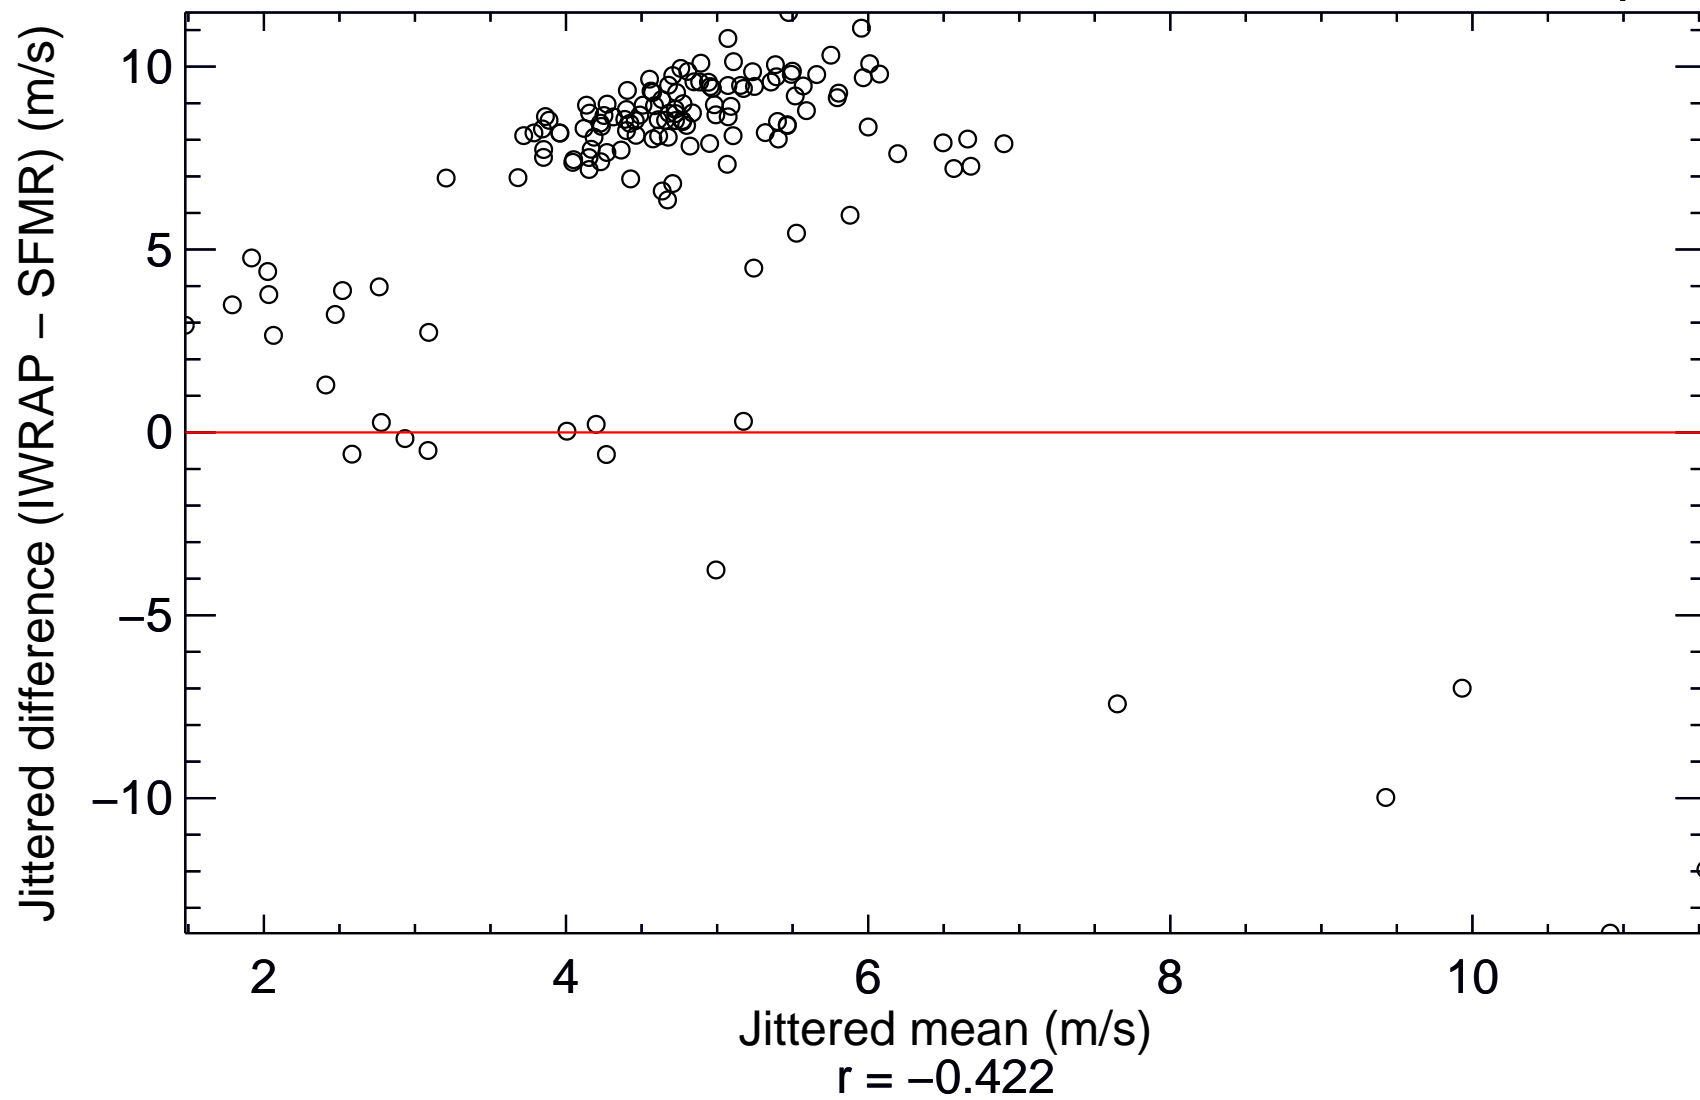

30 minutes per flight marker

Wind Speed vs. Time

Wind Direction vs. Time

Mean-Difference Plot of IWRAP VV and SFMR Wind Speed

Mean-Difference Plot of IWRAP HH and IWRAP VV Wind Speed

Sun Sep 12 23:32:28 2010 – Mon Sep 13 02:24:27 2010 (HH)

30 minutes per flight marker

Wind Speed vs. Time

Wind Direction vs. Time

Mean-Difference Plot of IWRAP HH and SFMR Wind Speed

Sun Sep 12 23:32:28 2010 – Mon Sep 13 02:24:27 2010 (VV)

30 minutes per flight marker

Wind Speed vs. Time

Wind Direction vs. Time

Mean-Difference Plot of IWRAP VV and SFMR Wind Speed

Wind Speed vs. Time