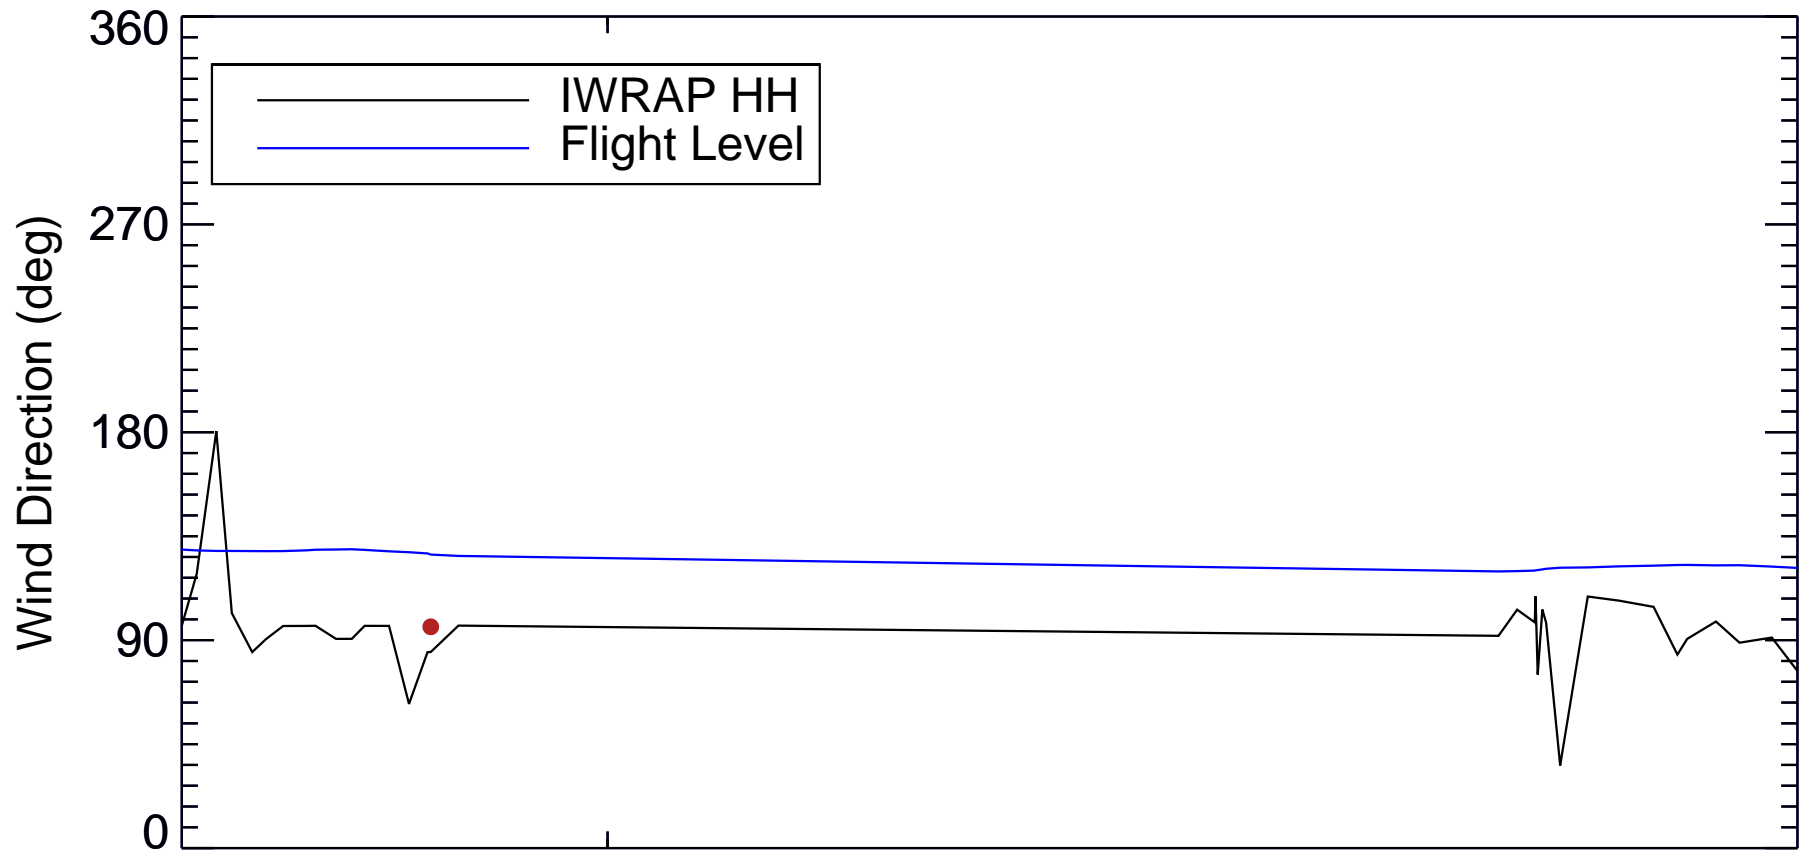

Sun Sep 12 23:32:28 2010 – Mon Sep 13 02:24:27 2010 (HH)

30 minutes per flight marker

Wind Speed vs. Time

Wind Direction vs. Time

0220Z

Sep 13
Time

Mean-Difference Plot of IWRAP HH and SFMR Wind Speed

Sun Sep 12 23:32:28 2010 – Mon Sep 13 02:24:27 2010 (VV)

30 minutes per flight marker

Wind Speed vs. Time

Wind Direction vs. Time

Mean-Difference Plot of IWRAP VV and SFMR Wind Speed

Mean-Difference Plot of IWRAP HH and IWRAP VV Wind Speed

Sun Sep 12 23:32:28 2010 – Mon Sep 13 02:24:27 2010 (HH)

30 minutes per flight marker

Wind Speed vs. Time

Wind Direction vs. Time

Mean-Difference Plot of IWRAP HH and SFMR Wind Speed

Sun Sep 12 23:32:28 2010 – Mon Sep 13 02:24:27 2010 (VV)

30 minutes per flight marker

Wind Speed vs. Time

Wind Direction vs. Time

Mean-Difference Plot of IWRAP VV and SFMR Wind Speed

Wind Speed vs. Time