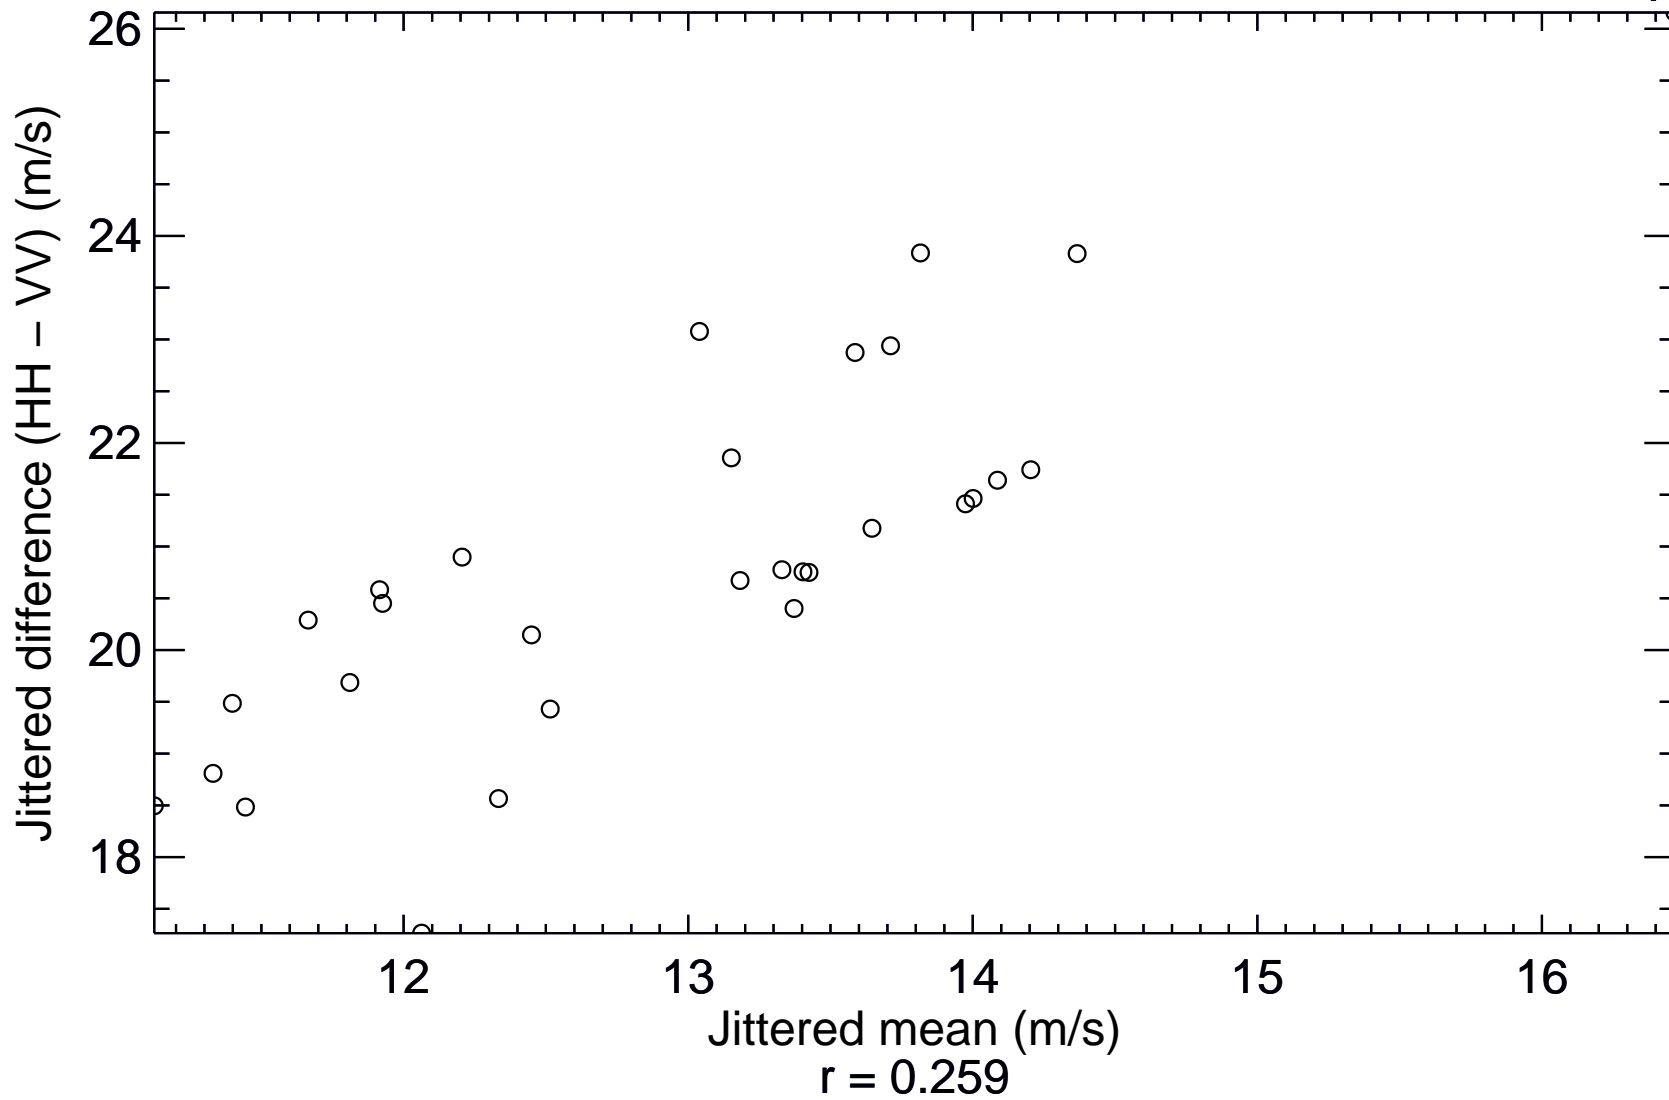

Sun Sep 12 23:32:28 2010 – Mon Sep 13 02:24:27 2010 (HH)

30 minutes per flight marker

Wind Speed vs. Time

Wind Direction vs. Time

0220Z

Sep 13
Time

Mean-Difference Plot of IWRAP HH and SFMR Wind Speed

Sun Sep 12 23:32:28 2010 – Mon Sep 13 02:24:27 2010 (VV)

30 minutes per flight marker

Wind Speed vs. Time

Wind Direction vs. Time

Mean-Difference Plot of IWRAP VV and SFMR Wind Speed

Mean-Difference Plot of IWRAP HH and IWRAP VV Wind Speed

Sun Sep 12 23:32:28 2010 – Mon Sep 13 02:24:27 2010 (HH)

30 minutes per flight marker

Wind Speed vs. Time

Wind Direction vs. Time

Mean-Difference Plot of IWRAP HH and SFMR Wind Speed

Sun Sep 12 23:32:28 2010 – Mon Sep 13 02:24:27 2010 (VV)

30 minutes per flight marker

Wind Speed vs. Time

Wind Direction vs. Time

Mean-Difference Plot of IWRAP VV and SFMR Wind Speed

Wind Speed vs. Time