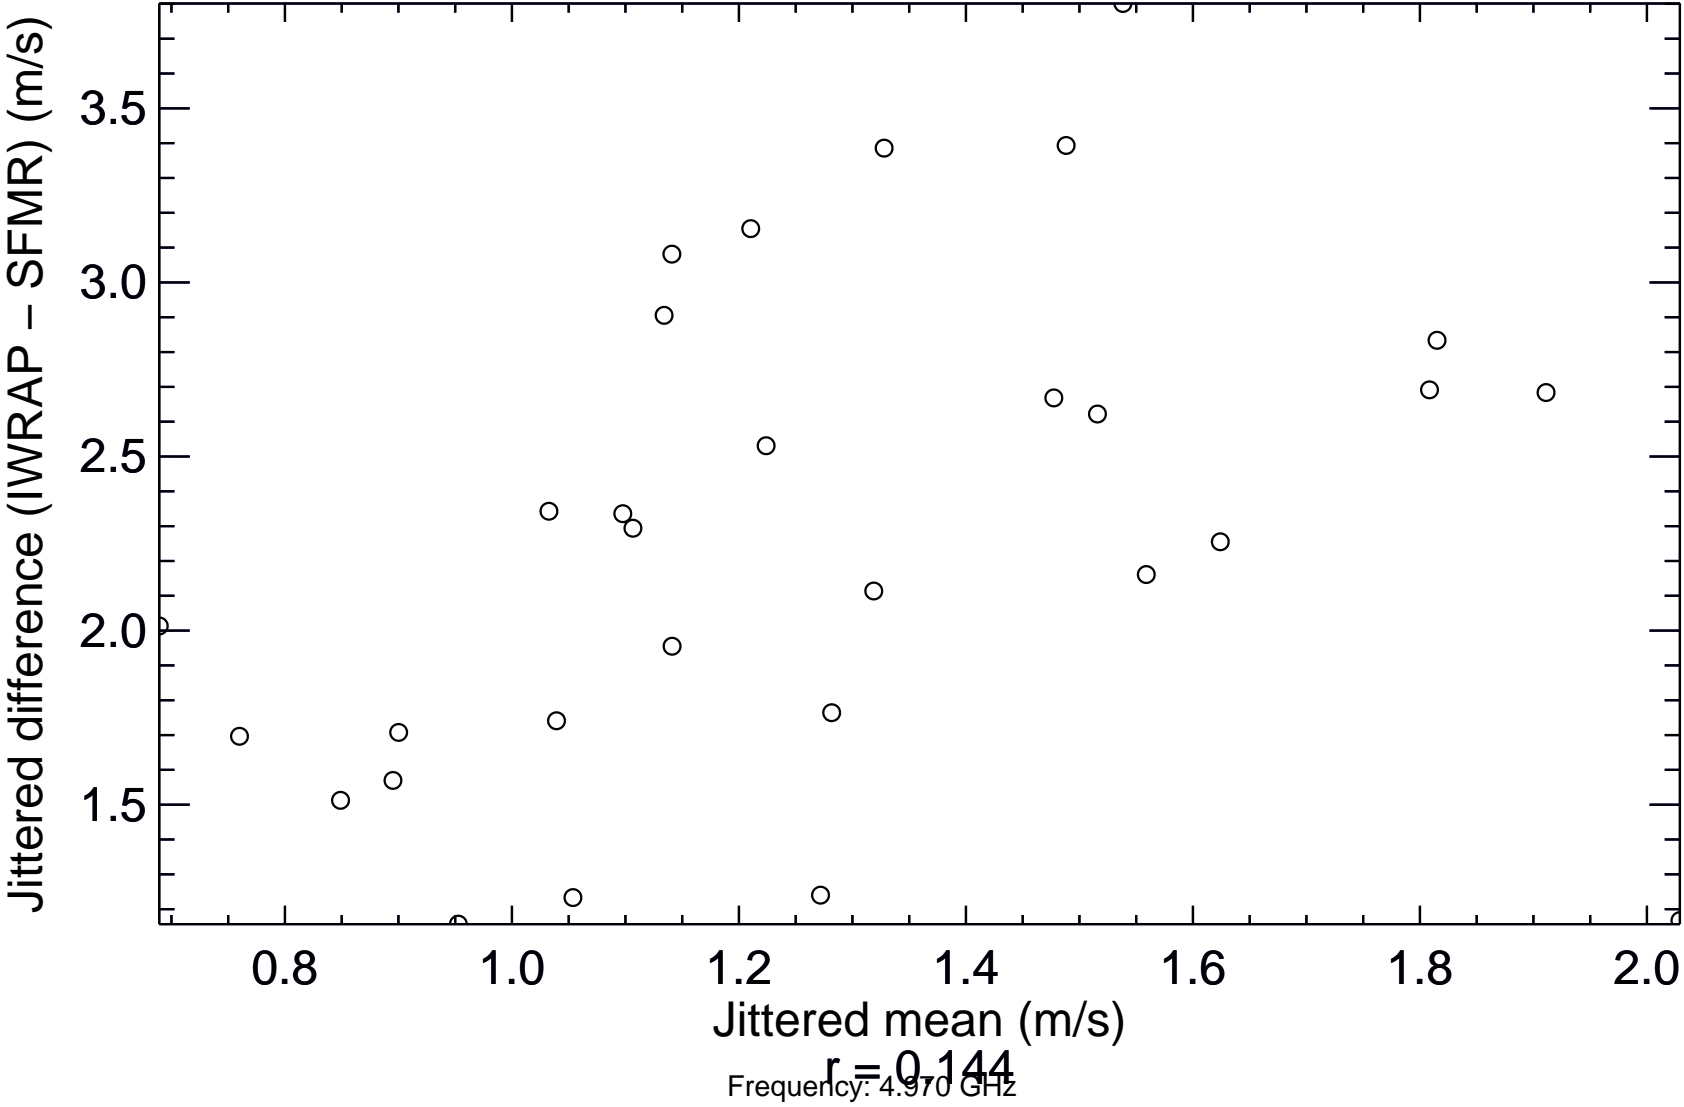

Sun Sep 12 23:32:28 2010 – Mon Sep 13 02:24:27 2010 (HH)

30 minutes per flight marker

Wind Speed vs. Time

Wind Direction vs. Time

0220Z

Sep 13
Time

Mean-Difference Plot of IWRAP HH and SFMR Wind Speed

Sun Sep 12 23:32:28 2010 – Mon Sep 13 02:24:27 2010 (VV)

30 minutes per flight marker

Wind Speed vs. Time

Wind Direction vs. Time

Mean-Difference Plot of IWRAP VV and SFMR Wind Speed

Mean-Difference Plot of IWRAP HH and IWRAP VV Wind Speed

Sun Sep 12 23:32:28 2010 – Mon Sep 13 02:24:27 2010 (HH)

30 minutes per flight marker

Wind Speed vs. Time

Wind Direction vs. Time

Mean-Difference Plot of IWRAP HH and SFMR Wind Speed

Sun Sep 12 23:32:28 2010 – Mon Sep 13 02:24:27 2010 (VV)

30 minutes per flight marker

Wind Speed vs. Time

Wind Direction vs. Time

Mean-Difference Plot of IWRAP VV and SFMR Wind Speed

Wind Speed vs. Time