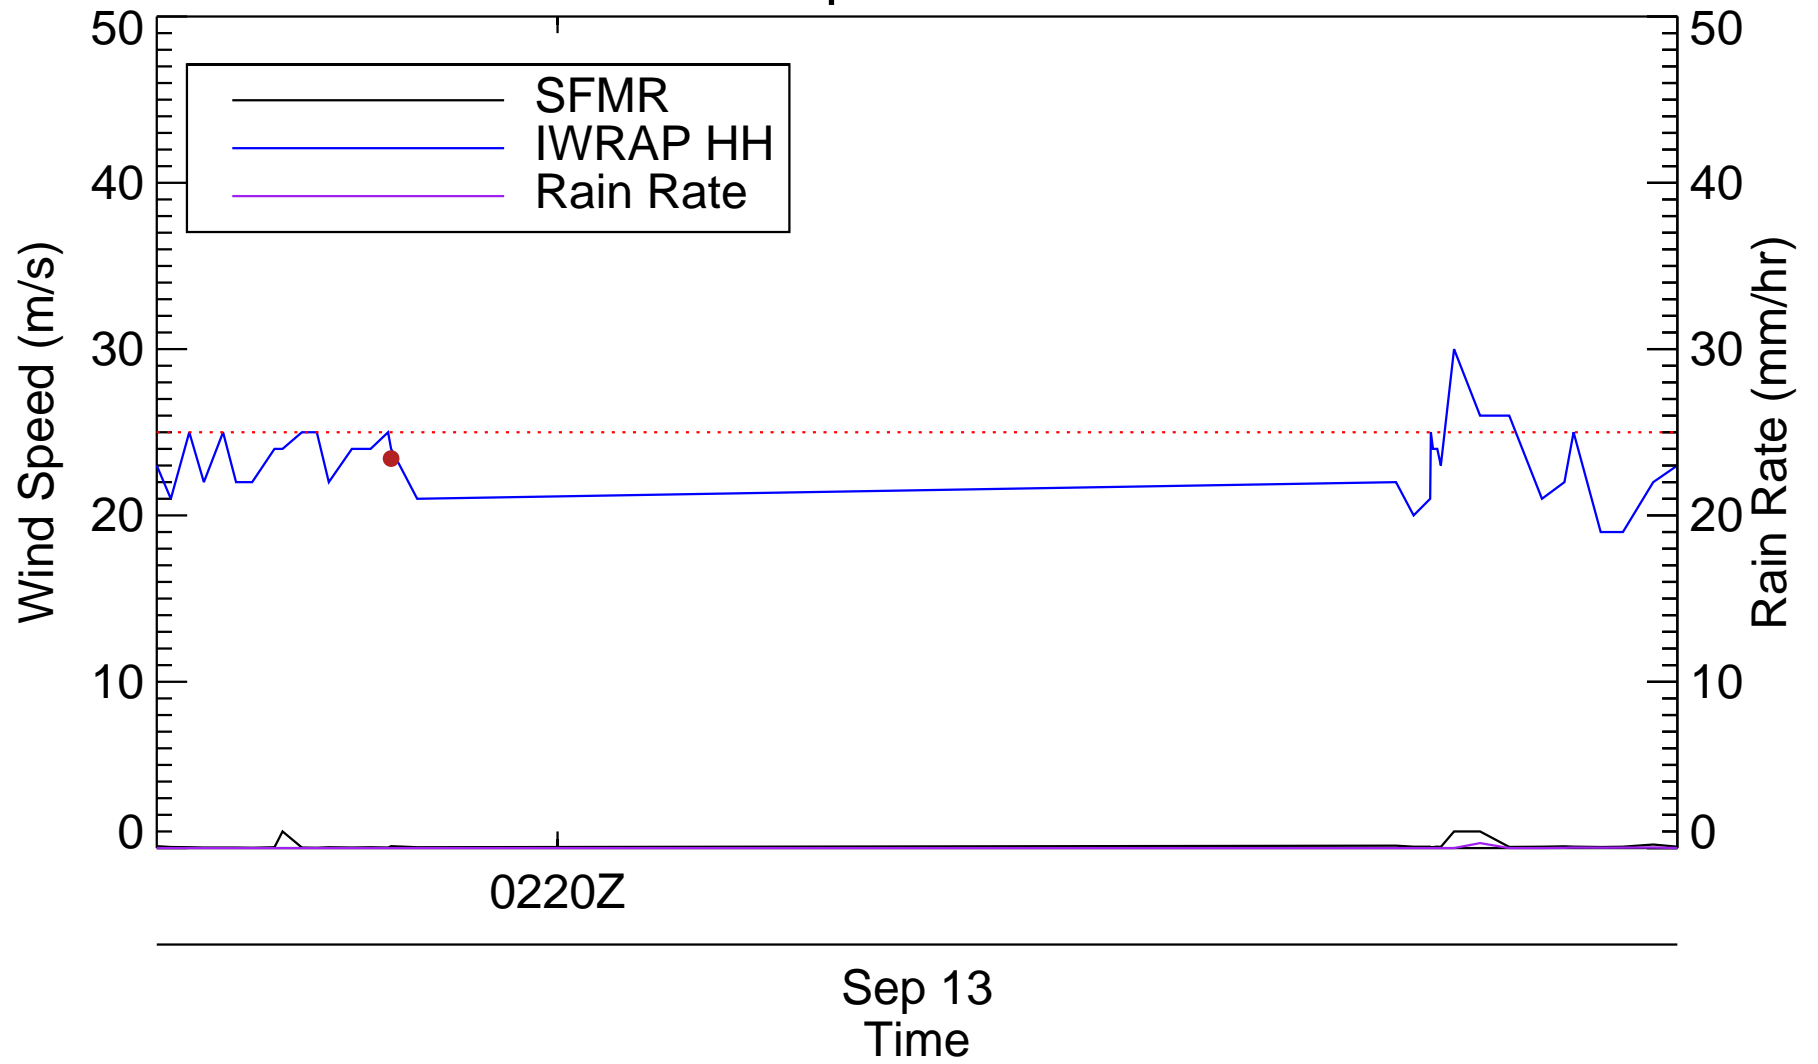

Sun Sep 12 23:32:28 2010 – Mon Sep 13 02:24:27 2010 (HH)

30 minutes per flight marker

Wind Speed vs. Time

Wind Direction vs. Time

0220Z

Sep 13
Time

Mean-Difference Plot of IWRAP HH and SFMR Wind Speed

Sun Sep 12 23:32:28 2010 – Mon Sep 13 02:24:27 2010 (VV)

30 minutes per flight marker

Wind Speed vs. Time

Wind Direction vs. Time

Mean-Difference Plot of IWRAP VV and SFMR Wind Speed

Mean-Difference Plot of IWRAP HH and IWRAP VV Wind Speed

Sun Sep 12 23:32:28 2010 – Mon Sep 13 02:24:27 2010 (HH)

30 minutes per flight marker

Wind Speed vs. Time

Wind Direction vs. Time

Mean-Difference Plot of IWRAP HH and SFMR Wind Speed

Sun Sep 12 23:32:28 2010 – Mon Sep 13 02:24:27 2010 (VV)

30 minutes per flight marker

Wind Speed vs. Time

Wind Direction vs. Time

Mean-Difference Plot of IWRAP VV and SFMR Wind Speed

Wind Speed vs. Time