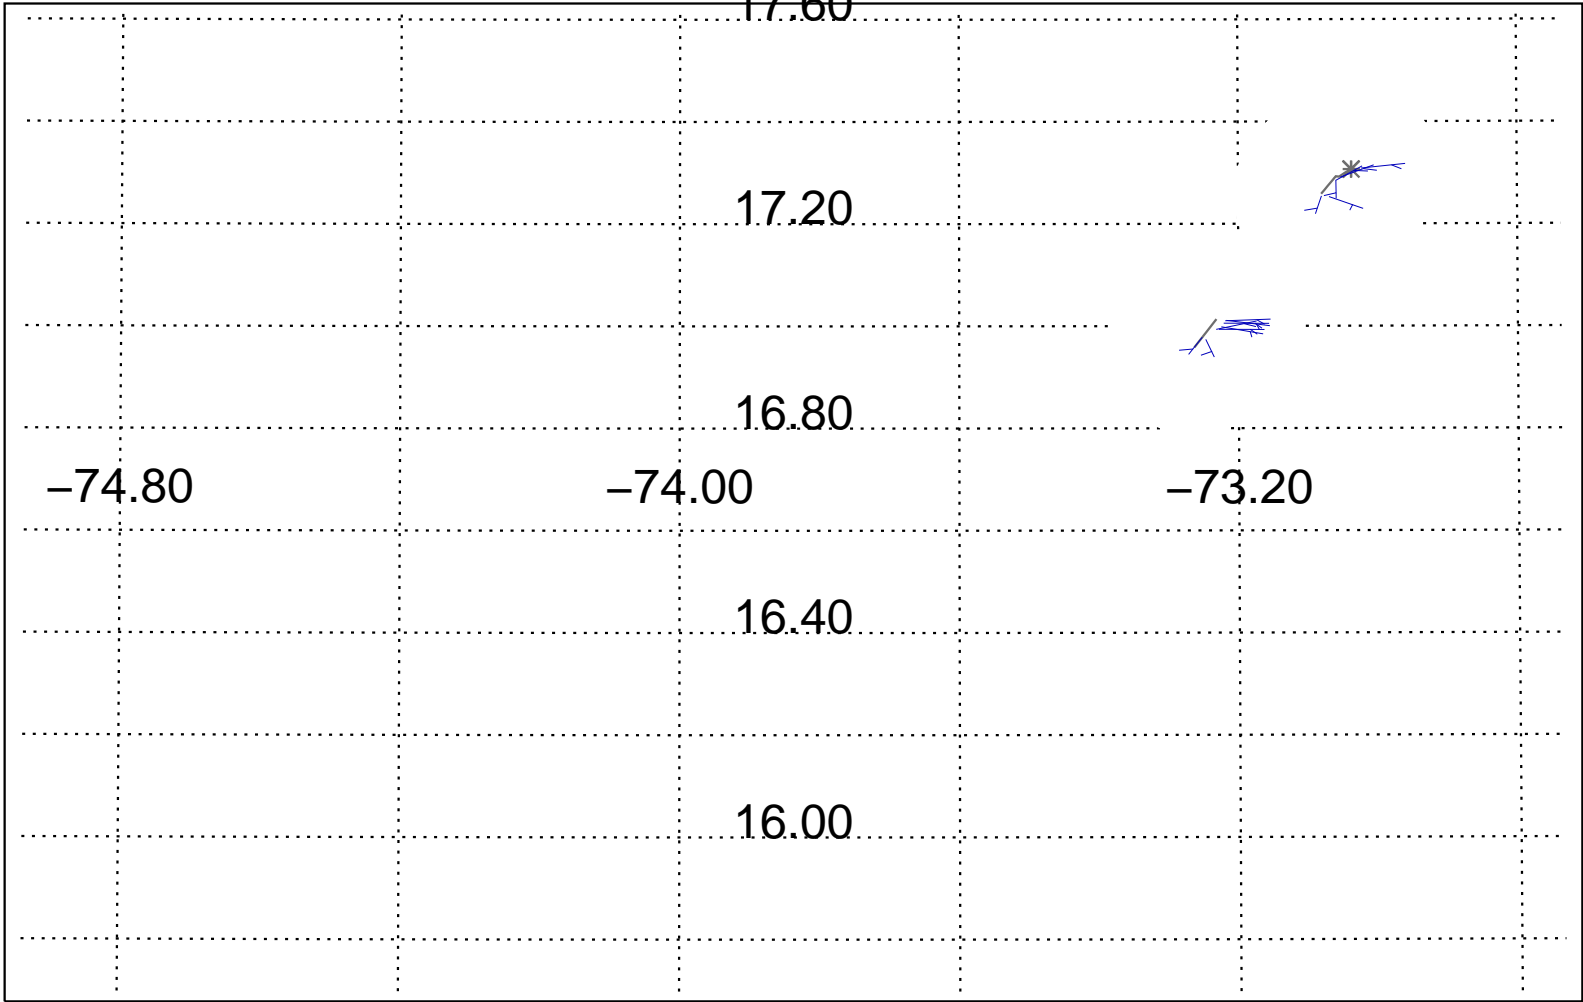

Sun Sep 12 23:32:28 2010 – Mon Sep 13 02:24:27 2010 (HH)

30 minutes per flight marker

Wind Speed vs. Time

Wind Direction vs. Time

0220Z

Sep 13
Time

Mean-Difference Plot of IWRAP HH and SFMR Wind Speed

Sun Sep 12 23:32:28 2010 – Mon Sep 13 02:24:27 2010 (VV)

30 minutes per flight marker

Wind Speed vs. Time

Wind Direction vs. Time

Mean-Difference Plot of IWRAP VV and SFMR Wind Speed

Mean-Difference Plot of IWRAP HH and IWRAP VV Wind Speed

Sun Sep 12 23:32:28 2010 – Mon Sep 13 02:24:27 2010 (HH)

30 minutes per flight marker

Wind Speed vs. Time

Wind Direction vs. Time

Mean-Difference Plot of IWRAP HH and SFMR Wind Speed

Sun Sep 12 23:32:28 2010 – Mon Sep 13 02:24:27 2010 (VV)

30 minutes per flight marker

Wind Speed vs. Time

Wind Direction vs. Time

Mean-Difference Plot of IWRAP VV and SFMR Wind Speed

Wind Speed vs. Time