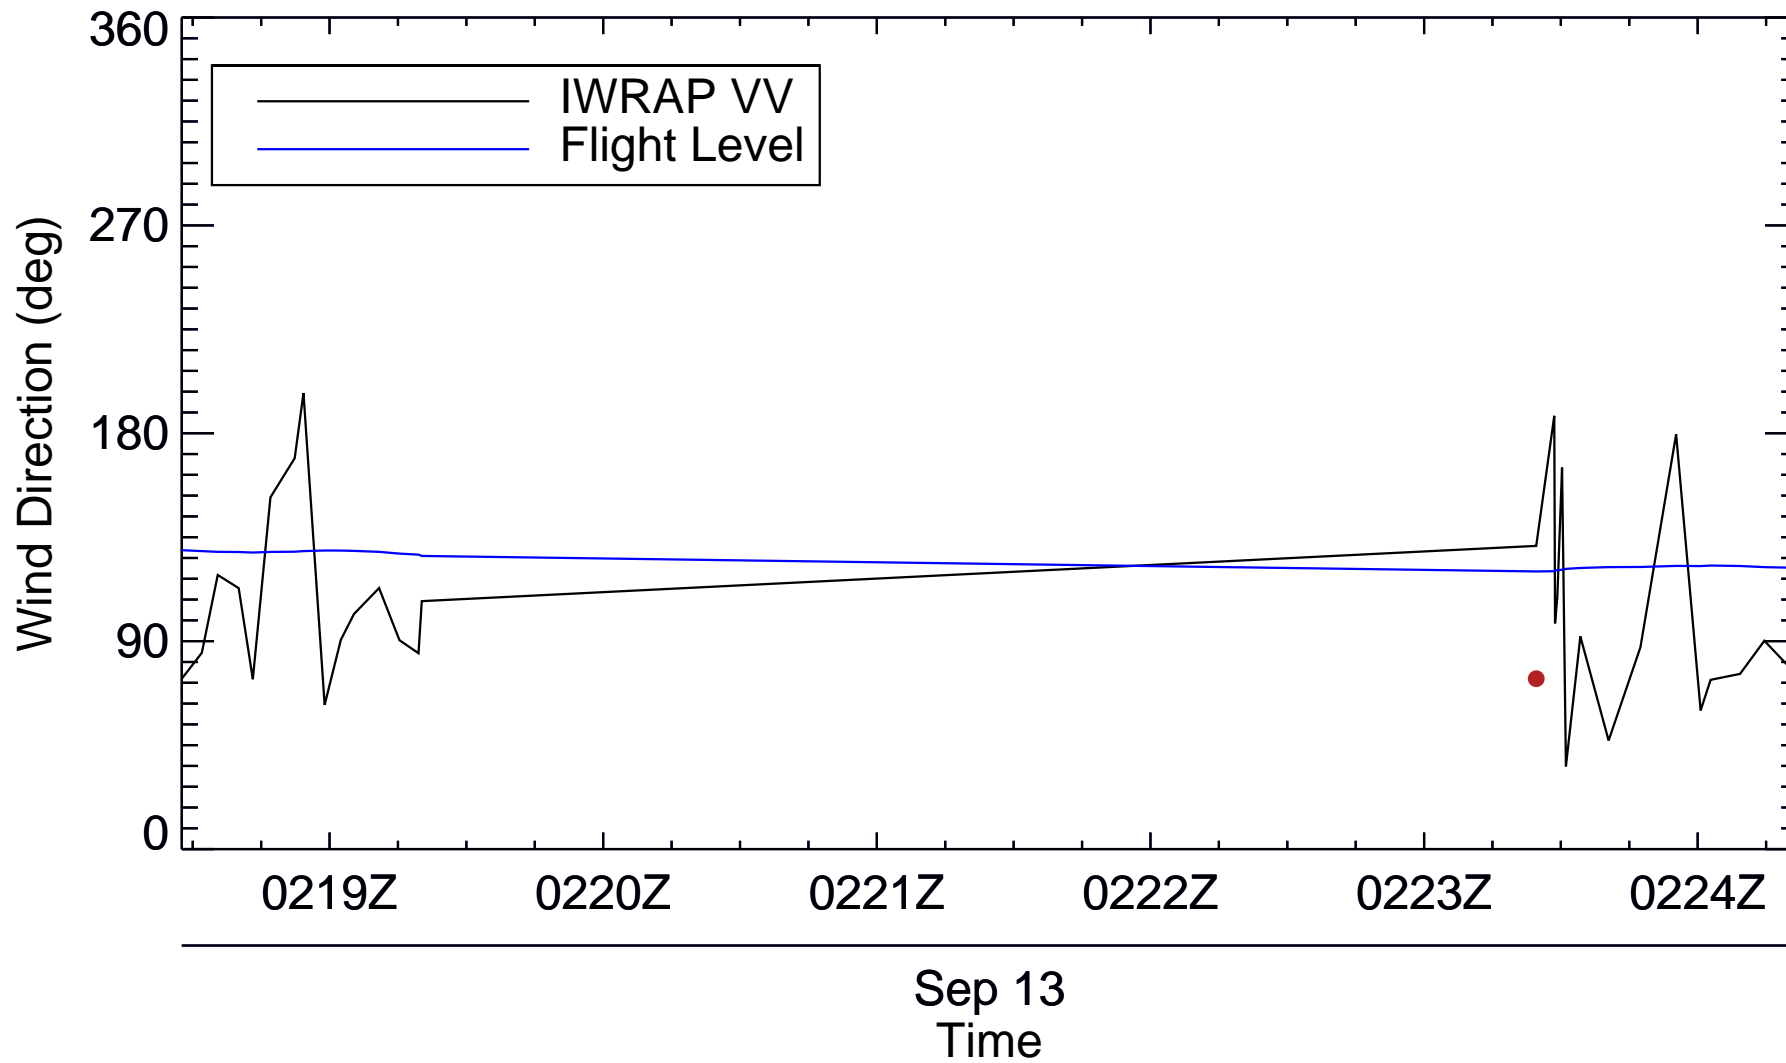

Sun Sep 12 23:32:28 2010 – Mon Sep 13 02:24:27 2010 (HH)

30 minutes per flight marker

Wind Speed vs. Time

Wind Direction vs. Time

0220Z

Sep 13
Time

Mean-Difference Plot of IWRAP HH and SFMR Wind Speed

Sun Sep 12 23:32:28 2010 – Mon Sep 13 02:24:27 2010 (VV)

30 minutes per flight marker

Wind Speed vs. Time

Wind Direction vs. Time

Mean-Difference Plot of IWRAP VV and SFMR Wind Speed

Mean-Difference Plot of IWRAP HH and IWRAP VV Wind Speed

Sun Sep 12 23:32:28 2010 – Mon Sep 13 02:24:27 2010 (HH)

30 minutes per flight marker

Wind Speed vs. Time

Wind Direction vs. Time

Mean-Difference Plot of IWRAP HH and SFMR Wind Speed

Sun Sep 12 23:32:28 2010 – Mon Sep 13 02:24:27 2010 (VV)

30 minutes per flight marker

Wind Speed vs. Time

Wind Direction vs. Time

Mean-Difference Plot of IWRAP VV and SFMR Wind Speed

Wind Speed vs. Time