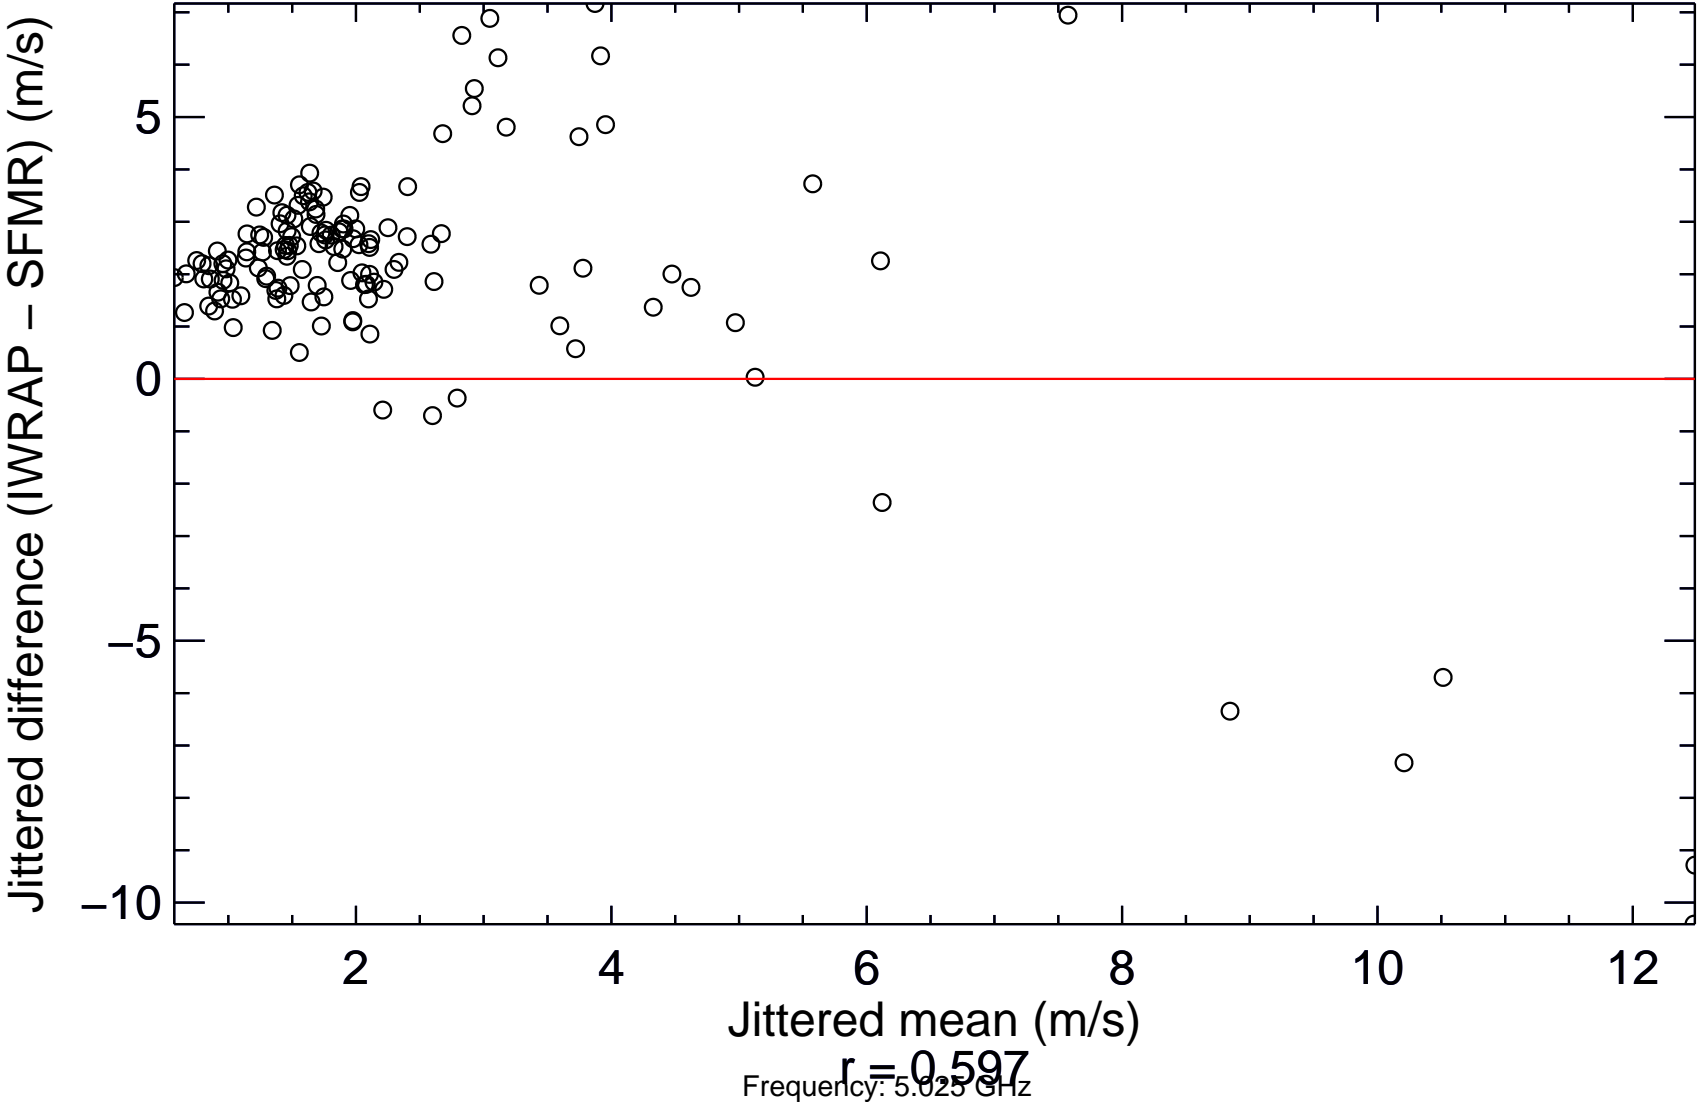

Sun Sep 12 23:32:28 2010 – Mon Sep 13 02:24:27 2010 (HH)

30 minutes per flight marker

Wind Speed vs. Time

Wind Direction vs. Time

0220Z

Sep 13
Time

Mean-Difference Plot of IWRAP HH and SFMR Wind Speed

Sun Sep 12 23:32:28 2010 – Mon Sep 13 02:24:27 2010 (VV)

30 minutes per flight marker

Wind Speed vs. Time

Wind Direction vs. Time

Mean-Difference Plot of IWRAP VV and SFMR Wind Speed

Mean-Difference Plot of IWRAP HH and IWRAP VV Wind Speed

Sun Sep 12 23:32:28 2010 – Mon Sep 13 02:24:27 2010 (HH)

30 minutes per flight marker

Wind Speed vs. Time

Wind Direction vs. Time

Mean-Difference Plot of IWRAP HH and SFMR Wind Speed

Sun Sep 12 23:32:28 2010 – Mon Sep 13 02:24:27 2010 (VV)

30 minutes per flight marker

Wind Speed vs. Time

Wind Direction vs. Time

Mean-Difference Plot of IWRAP VV and SFMR Wind Speed

Wind Speed vs. Time