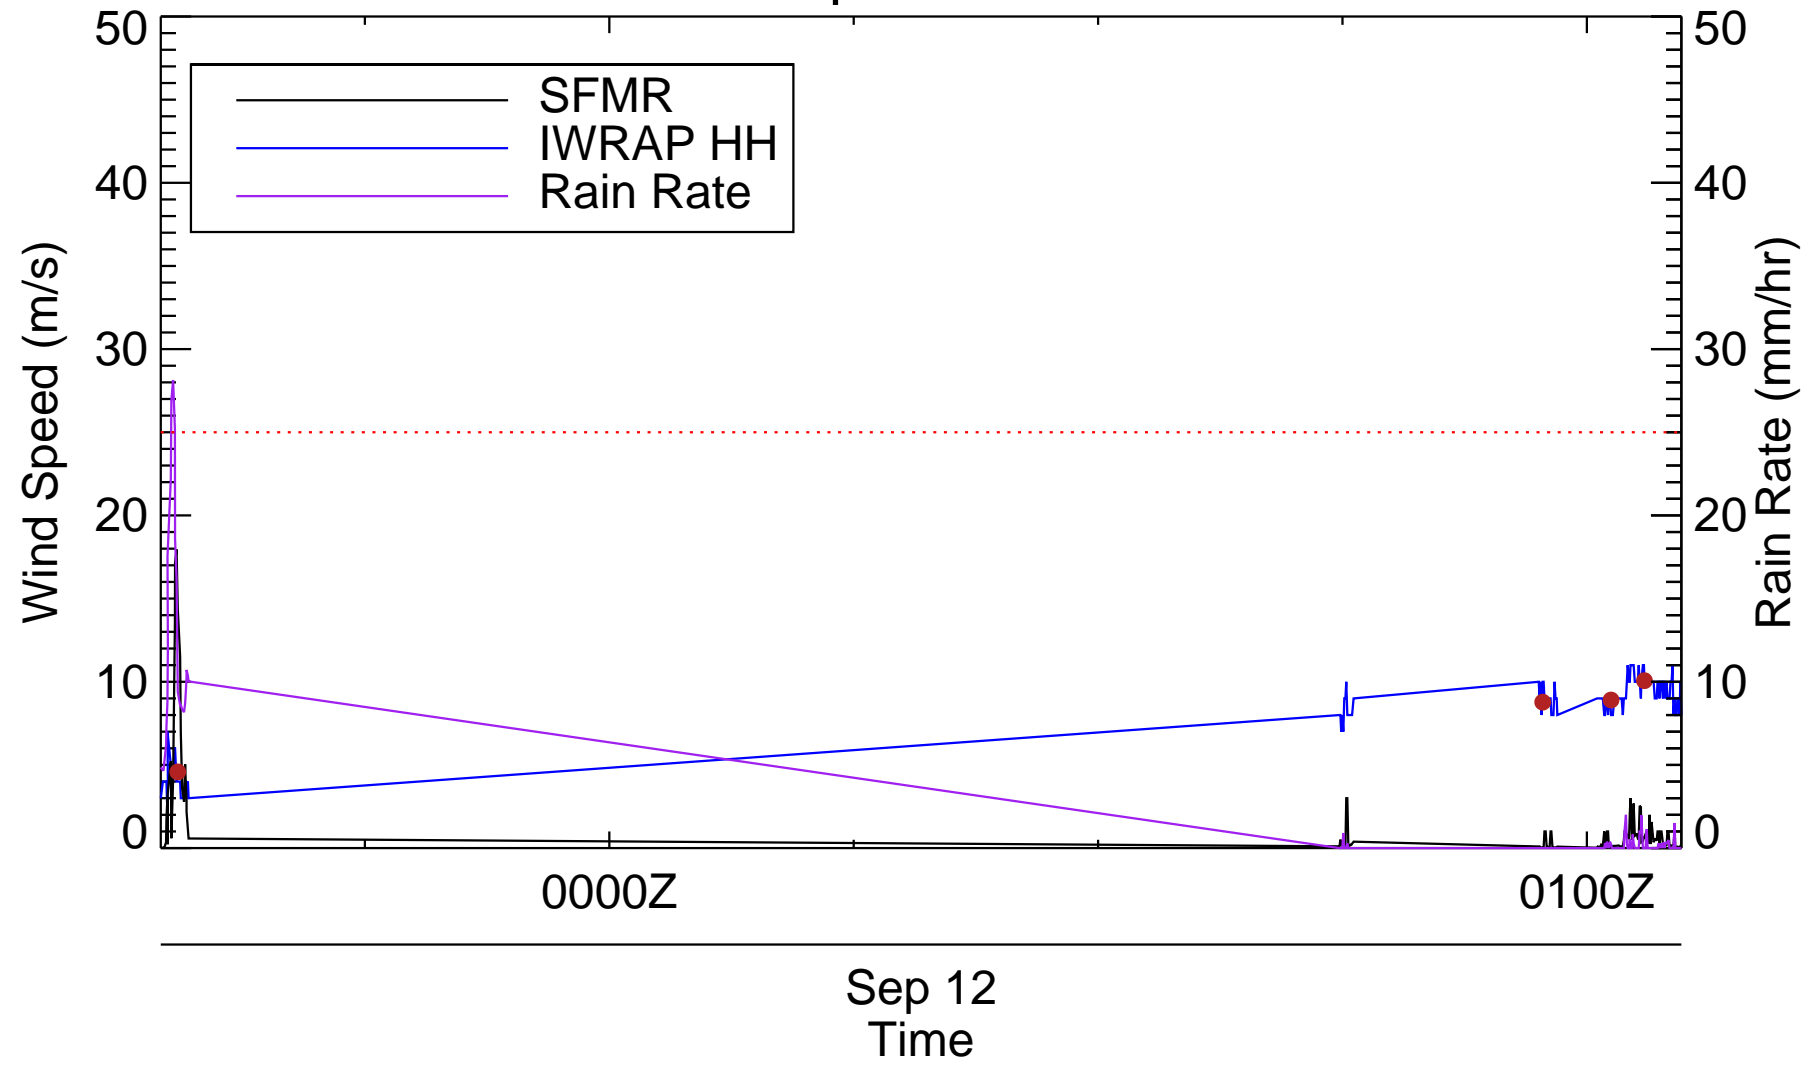

30 minutes per flight marker

Wind Speed vs. Time

Wind Direction vs. Time

Mean-Difference Plot of IWRAP VV and SFMR Wind Speed

Mean-Difference Plot of IWRAP HH and IWRAP VV Wind Speed

Sun Sep 12 23:32:28 2010 – Mon Sep 13 02:24:27 2010 (HH)

30 minutes per flight marker

Wind Speed vs. Time

Wind Direction vs. Time

Mean-Difference Plot of IWRAP HH and SFMR Wind Speed

Sun Sep 12 23:32:28 2010 – Mon Sep 13 02:24:27 2010 (VV)

30 minutes per flight marker