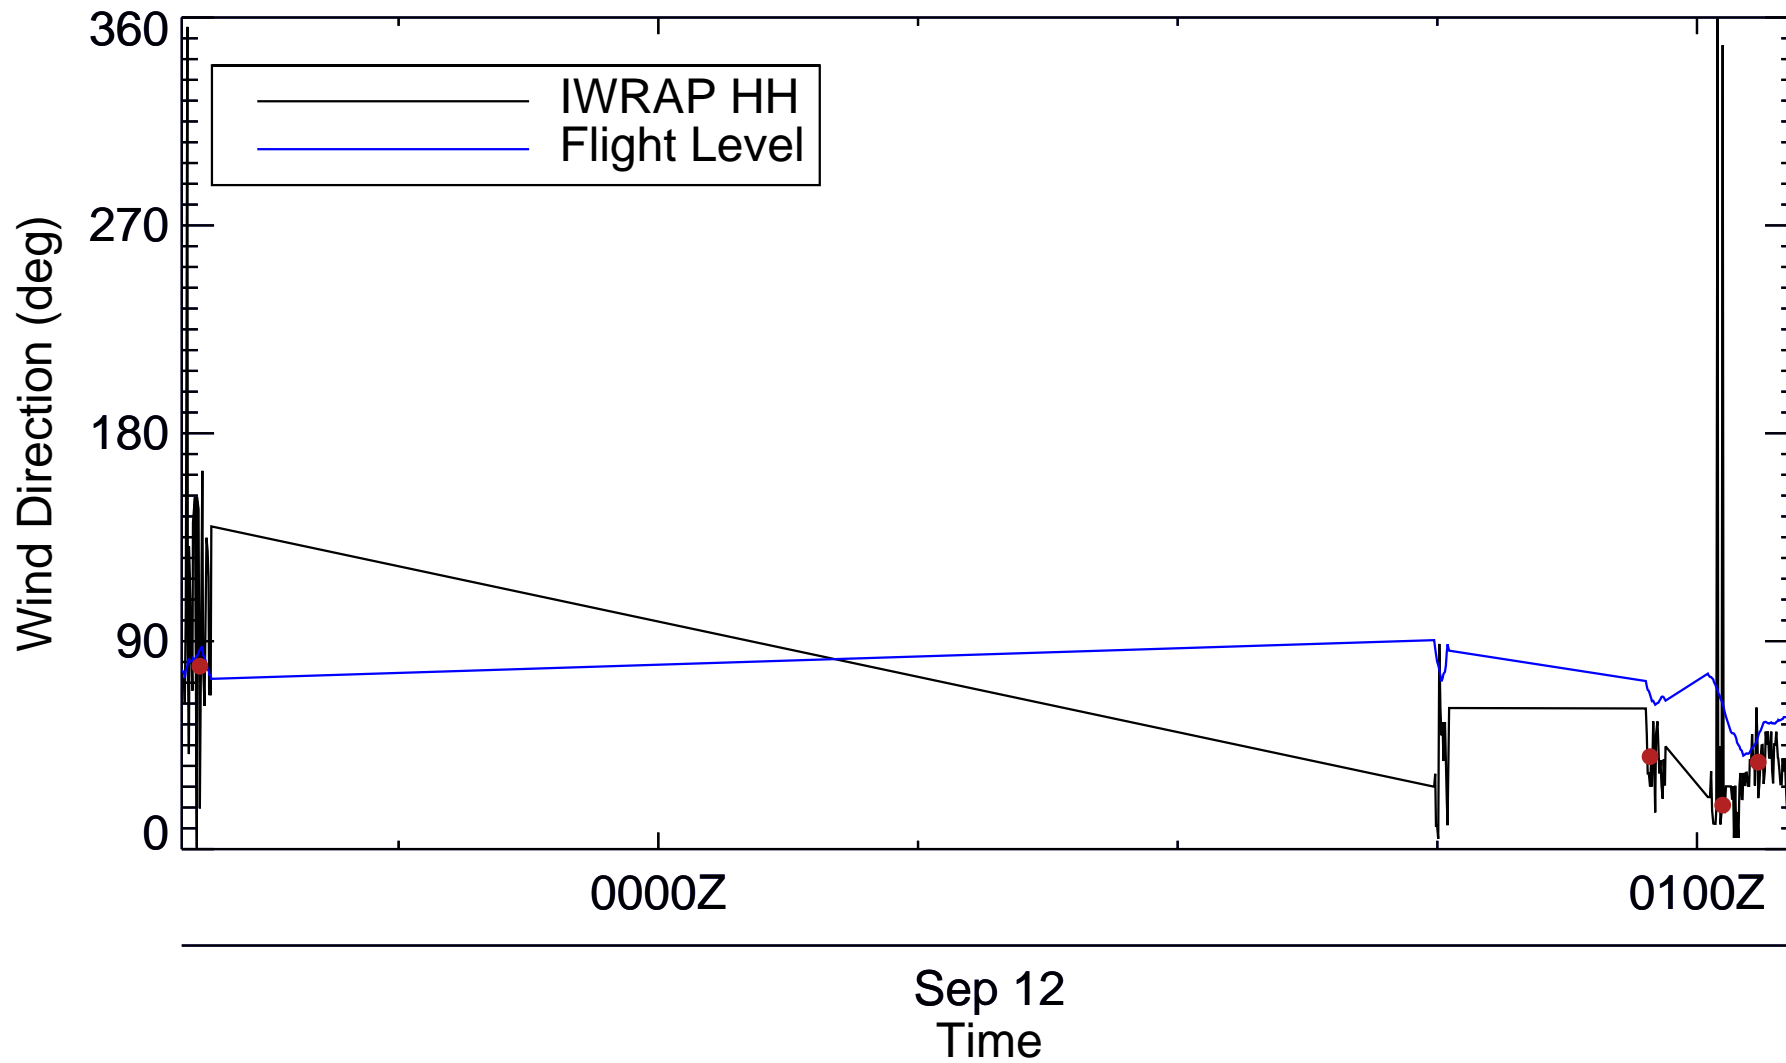

Sun Sep 12 23:32:28 2010 – Mon Sep 13 02:24:27 2010 (HH)

30 minutes per flight marker

Wind Speed vs. Time

Wind Direction vs. Time

0220Z

Sep 13
Time

Mean-Difference Plot of IWRAP HH and SFMR Wind Speed

Sun Sep 12 23:32:28 2010 – Mon Sep 13 02:24:27 2010 (VV)

30 minutes per flight marker

Wind Speed vs. Time

Wind Direction vs. Time

Mean-Difference Plot of IWRAP VV and SFMR Wind Speed

Mean-Difference Plot of IWRAP HH and IWRAP VV Wind Speed

Sun Sep 12 23:32:28 2010 – Mon Sep 13 02:24:27 2010 (HH)

30 minutes per flight marker

Wind Speed vs. Time

Wind Direction vs. Time

Mean-Difference Plot of IWRAP HH and SFMR Wind Speed

Sun Sep 12 23:32:28 2010 – Mon Sep 13 02:24:27 2010 (VV)

30 minutes per flight marker