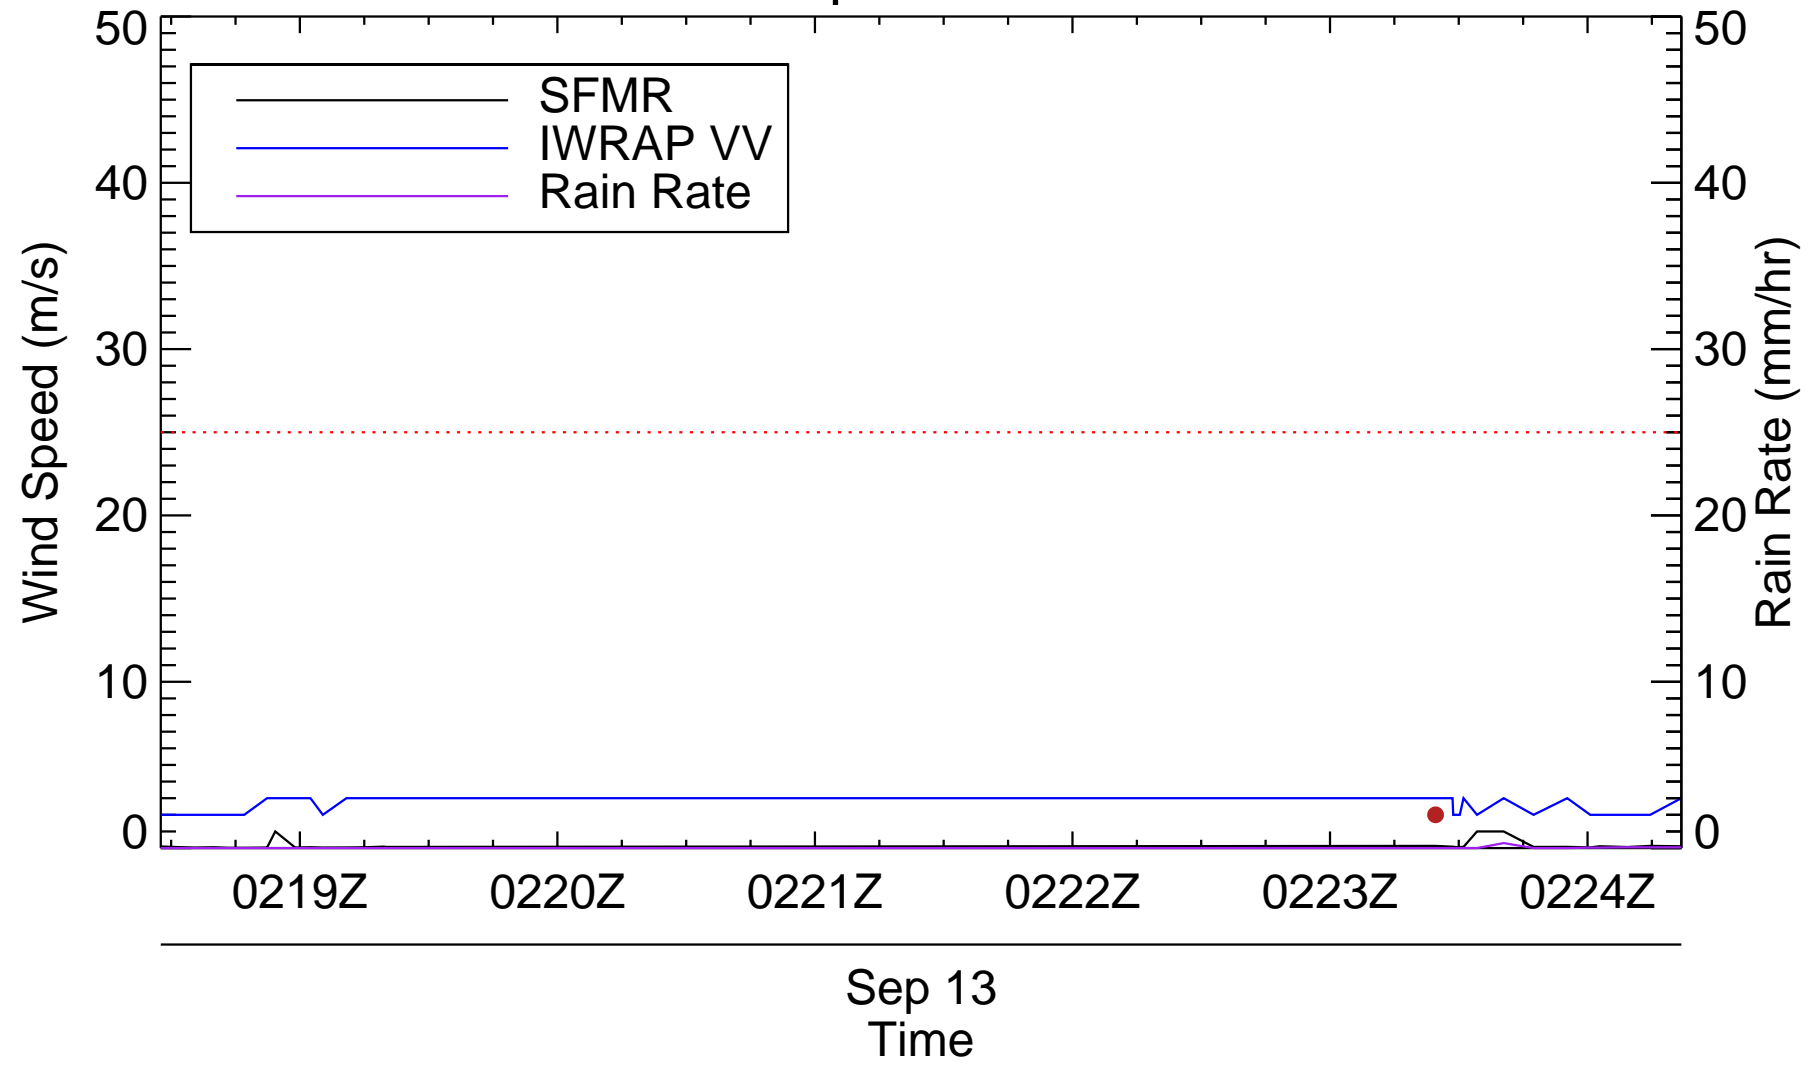

Sun Sep 12 23:32:28 2010 – Mon Sep 13 02:24:27 2010 (HH)

30 minutes per flight marker

Wind Speed vs. Time

Wind Direction vs. Time

0220Z

Sep 13
Time

Mean-Difference Plot of IWRAP HH and SFMR Wind Speed

Sun Sep 12 23:32:28 2010 – Mon Sep 13 02:24:27 2010 (VV)

30 minutes per flight marker

Wind Speed vs. Time

Wind Direction vs. Time

Mean-Difference Plot of IWRAP VV and SFMR Wind Speed

Mean-Difference Plot of IWRAP HH and IWRAP VV Wind Speed

Sun Sep 12 23:32:28 2010 – Mon Sep 13 02:24:27 2010 (HH)

30 minutes per flight marker

Wind Speed vs. Time

Wind Direction vs. Time

Mean-Difference Plot of IWRAP HH and SFMR Wind Speed

Sun Sep 12 23:32:28 2010 – Mon Sep 13 02:24:27 2010 (VV)

30 minutes per flight marker